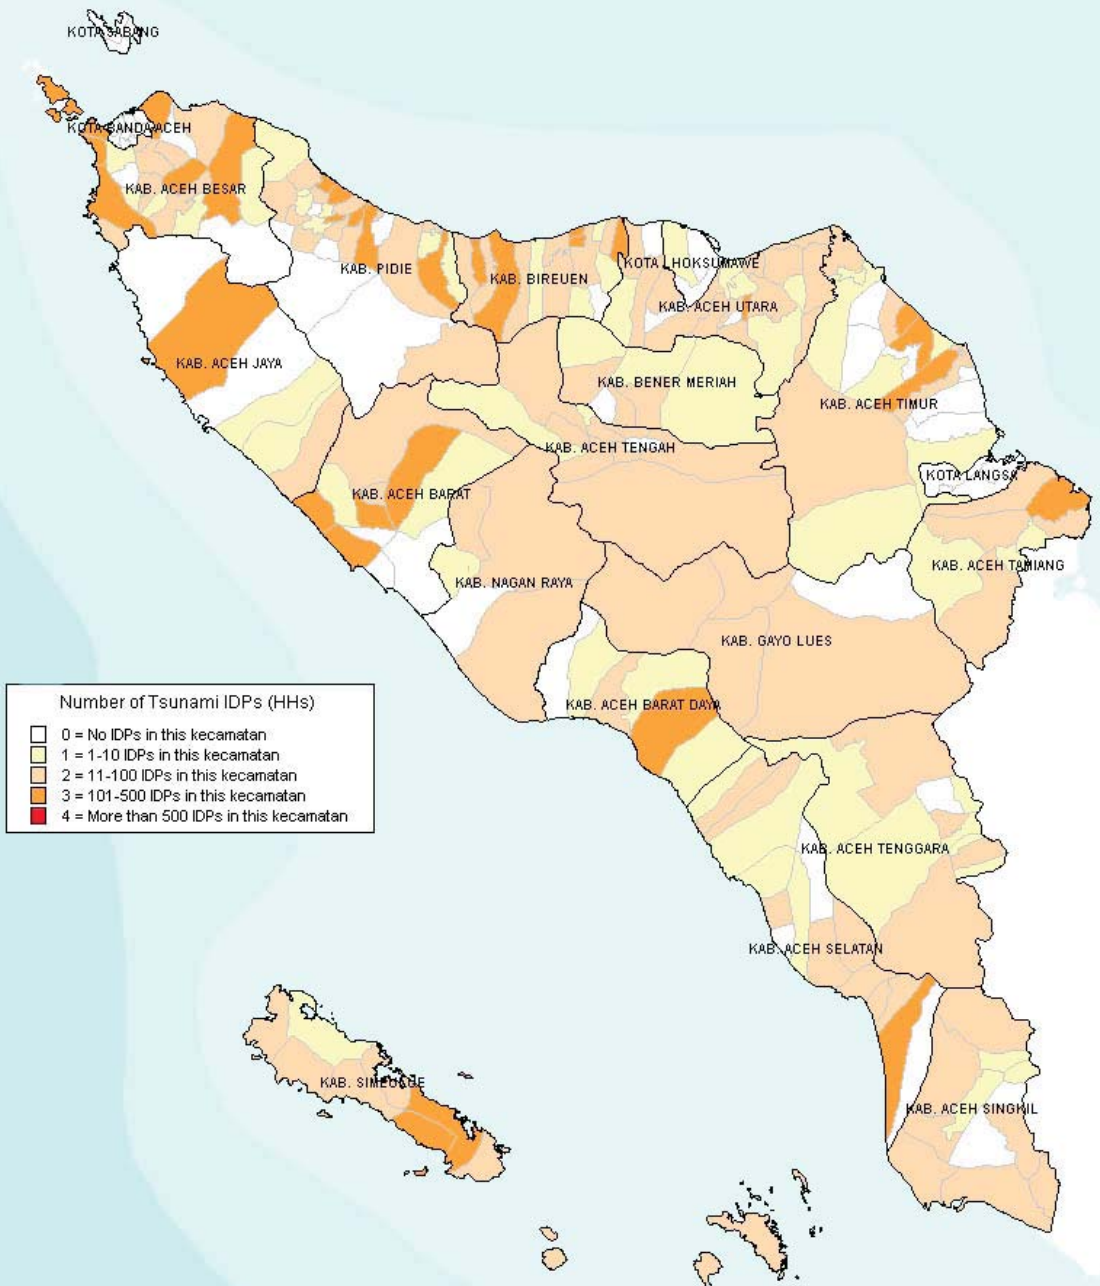

Map 5.1 Map showing total number of HHs displaced by tsunami that have not yet returned (distribution at the *kecamatan* level)

Note: Banda Aceh, Sabang, and Lhansa are not included in the survey. For Lhokseumawe, only one out of three *kecamatan* is included in the survey.