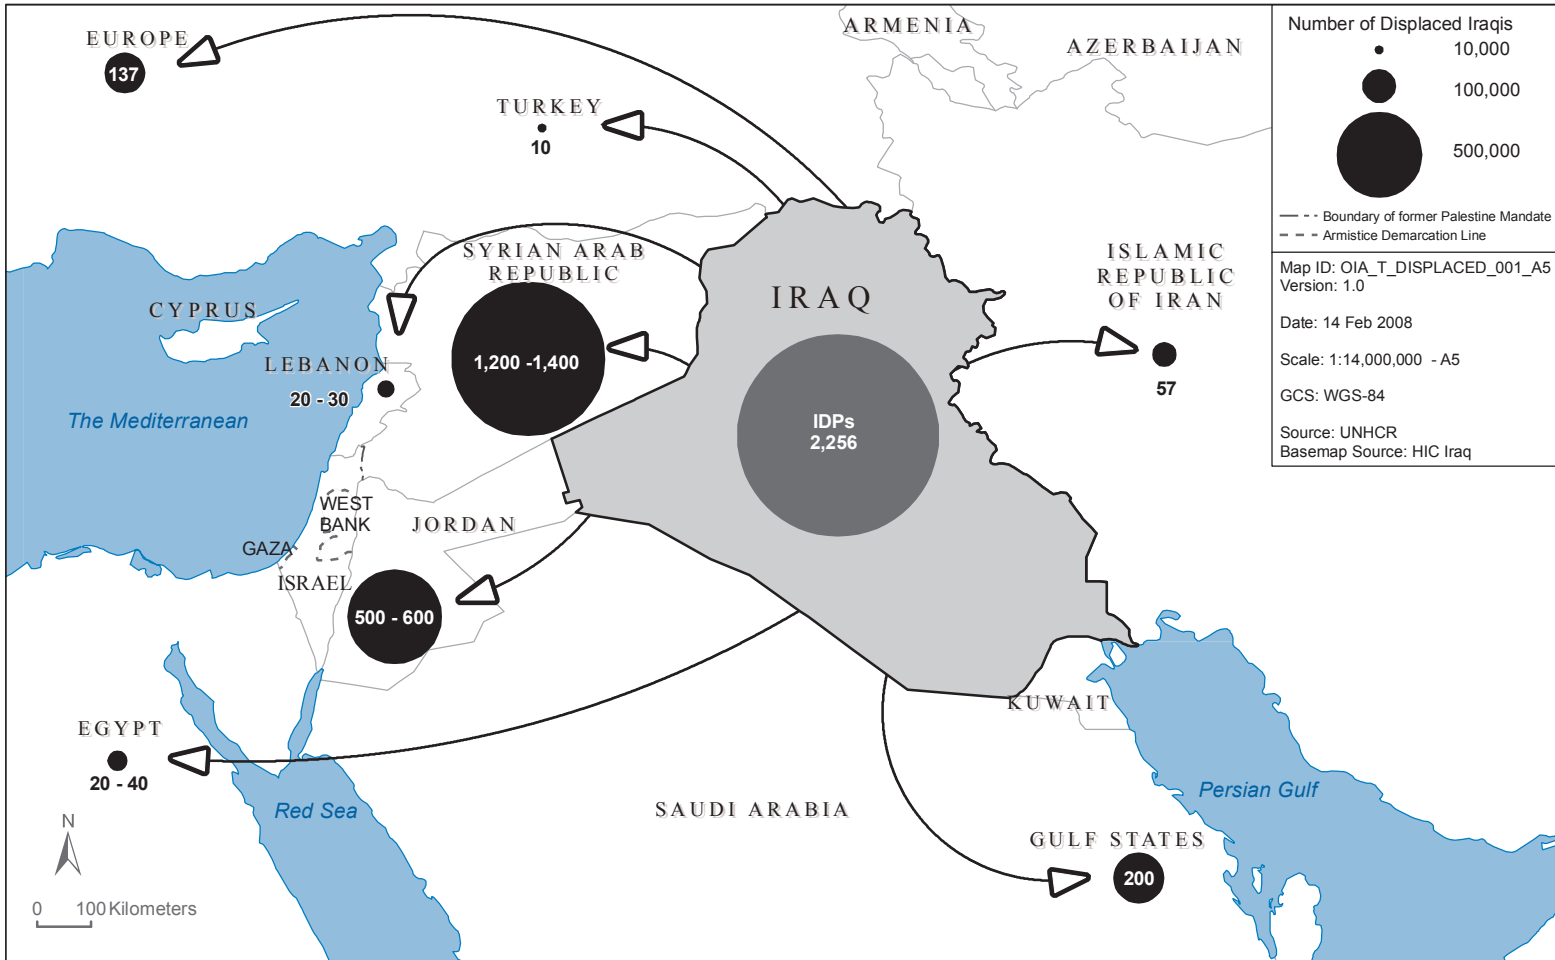

Displaced Iraqis (Estimated in thousands, as of September 2007)

Date: Feb 2008

Number of Displaced Iraqis

- 10,000
- 100,000
- 500,000

--- Boundary of former Palestine Mandate
- - - Armistice Demarcation Line

Map ID: OIA_T_DISPLACED_001_A5
Version: 1.0

Date: 14 Feb 2008
Scale: 1:14,000,000 - A5
GCS: WGS-84
Source: UNHCR
Basemap Source: HIC Iraq