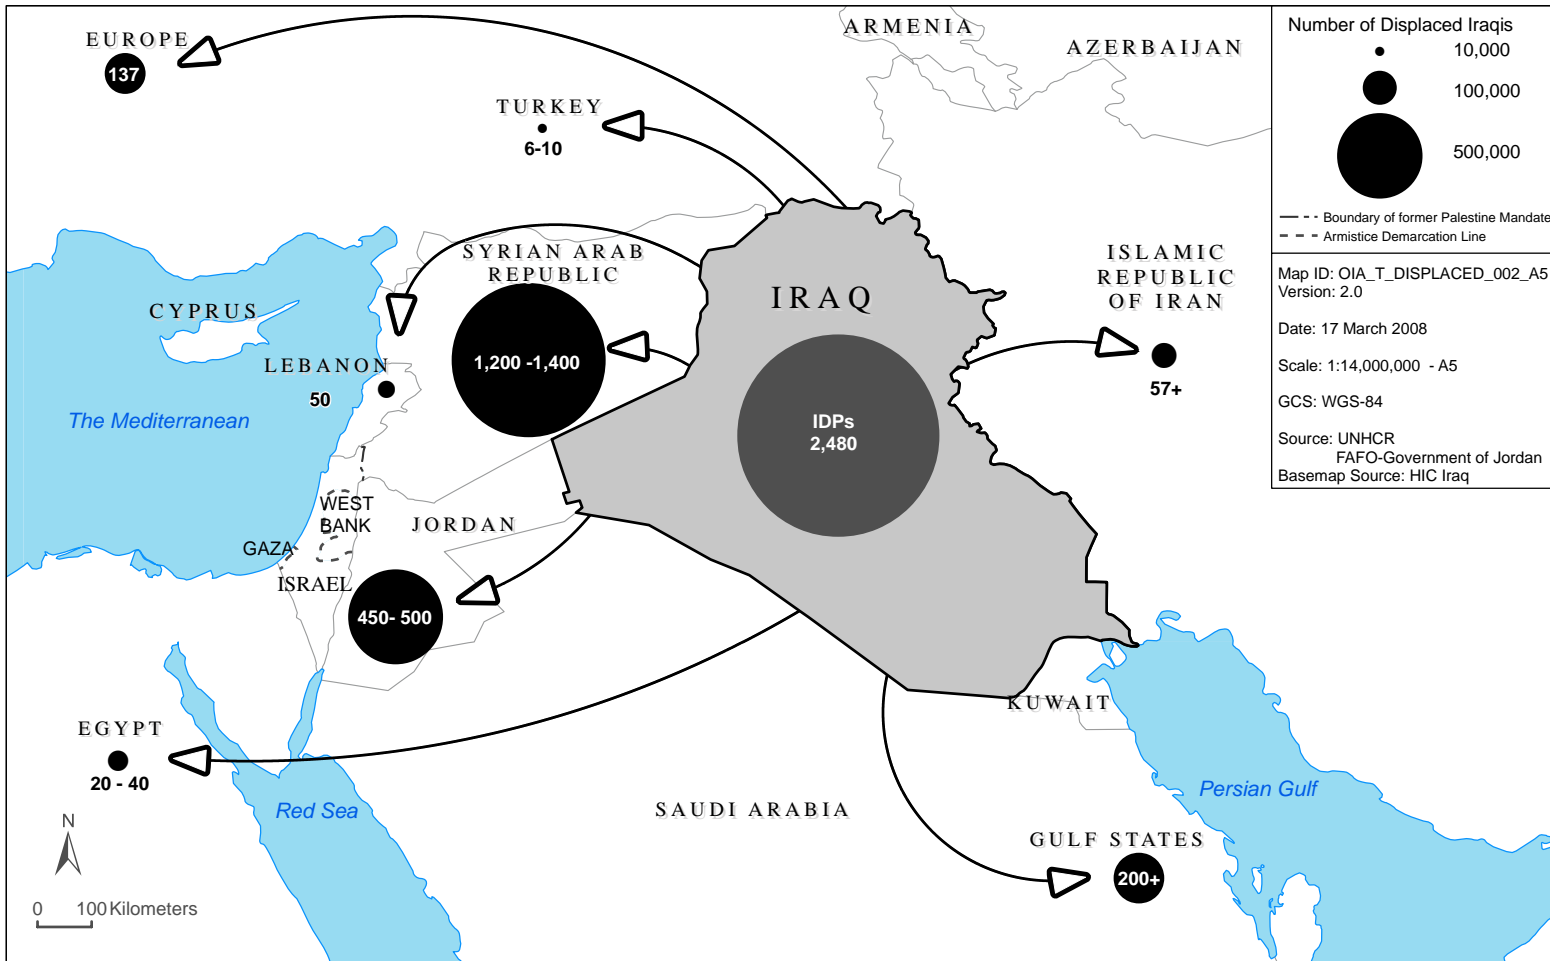

Displaced Iraqis (Estimated in thousands, as of March 2008)

Date: 17 March 2008

Number of Displaced Iraqis

- 10,000
- 100,000
- 500,000

--- Boundary of former Palestine Mandate
- - - Armistice Demarcation Line

Map ID: OIA_T_DISPLACED_002_A5
Version: 2.0

Date: 17 March 2008

Scale: 1:14,000,000 - A5

GCS: WGS-84

Source: UNHCR
FAFO-Government of Jordan
Basemap Source: HIC Iraq