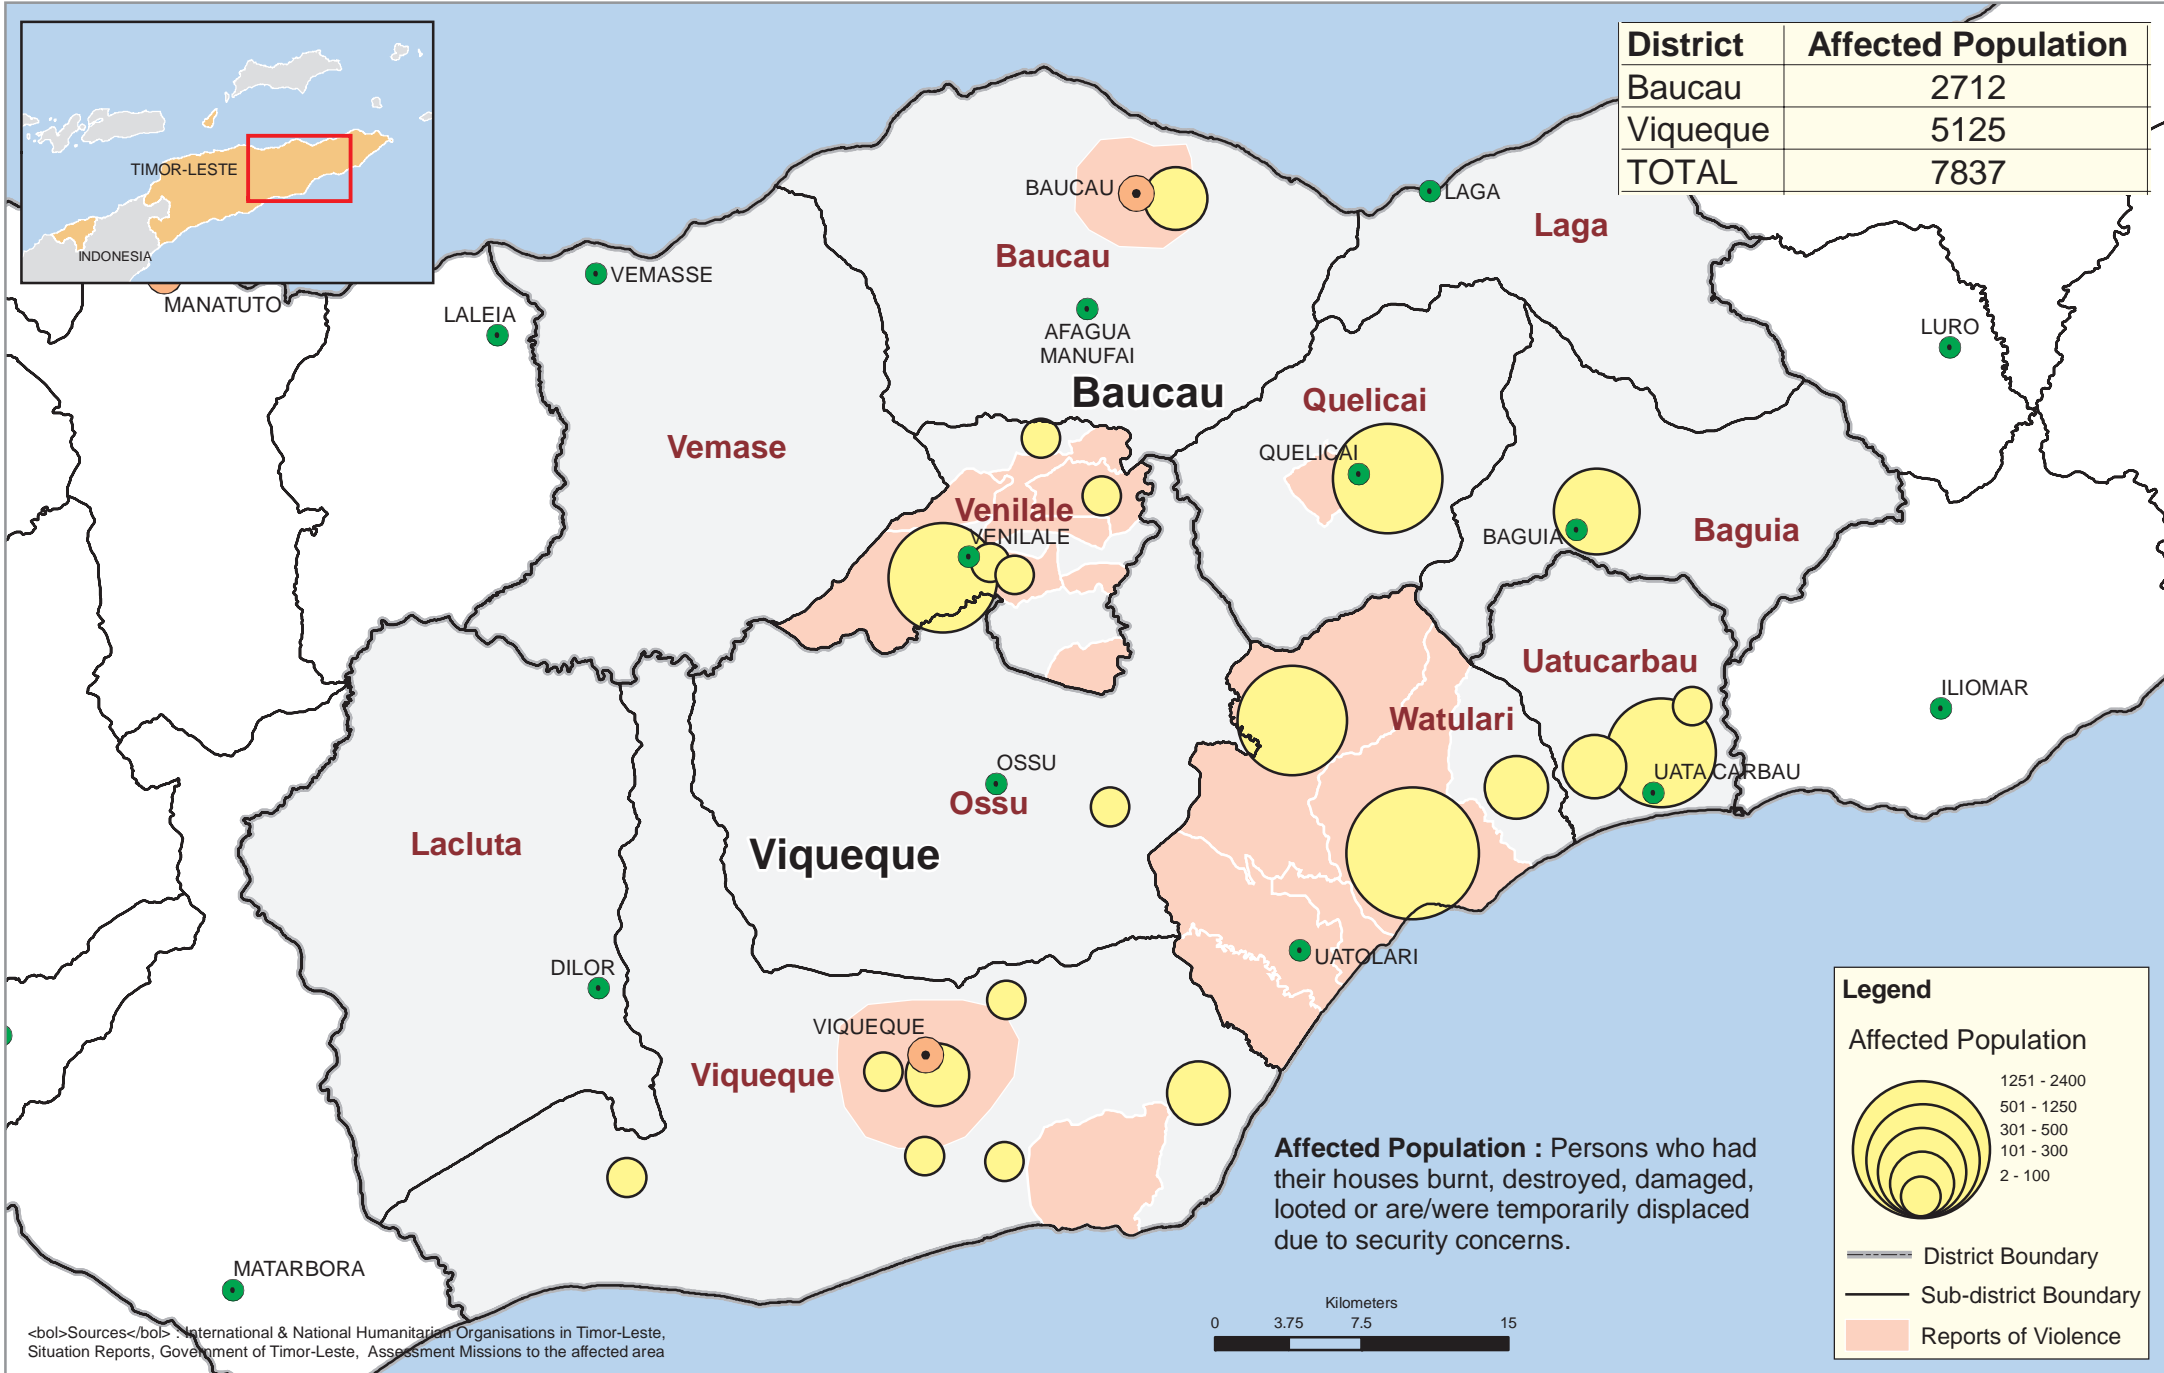

Timor-Leste Affected Population of Civil Unrest as at 27 August 2007

Following the Announcement of the Government on the 6th of August 2007

District	Affected Population
Baucau	2712
Viqueque	5125
TOTAL	7837

Affected Population : Persons who had their houses burnt, destroyed, damaged, looted or are/were temporarily displaced due to security concerns.

Legend

Affected Population

- 1251 - 2400
- 501 - 1250
- 301 - 500
- 101 - 300
- 2 - 100

- District Boundary
- Sub-district Boundary
- Reports of Violence

Source: International & National Humanitarian Organisations in Timor-Leste, Situation Reports, Government of Timor-Leste, Assessment Missions to the affected area