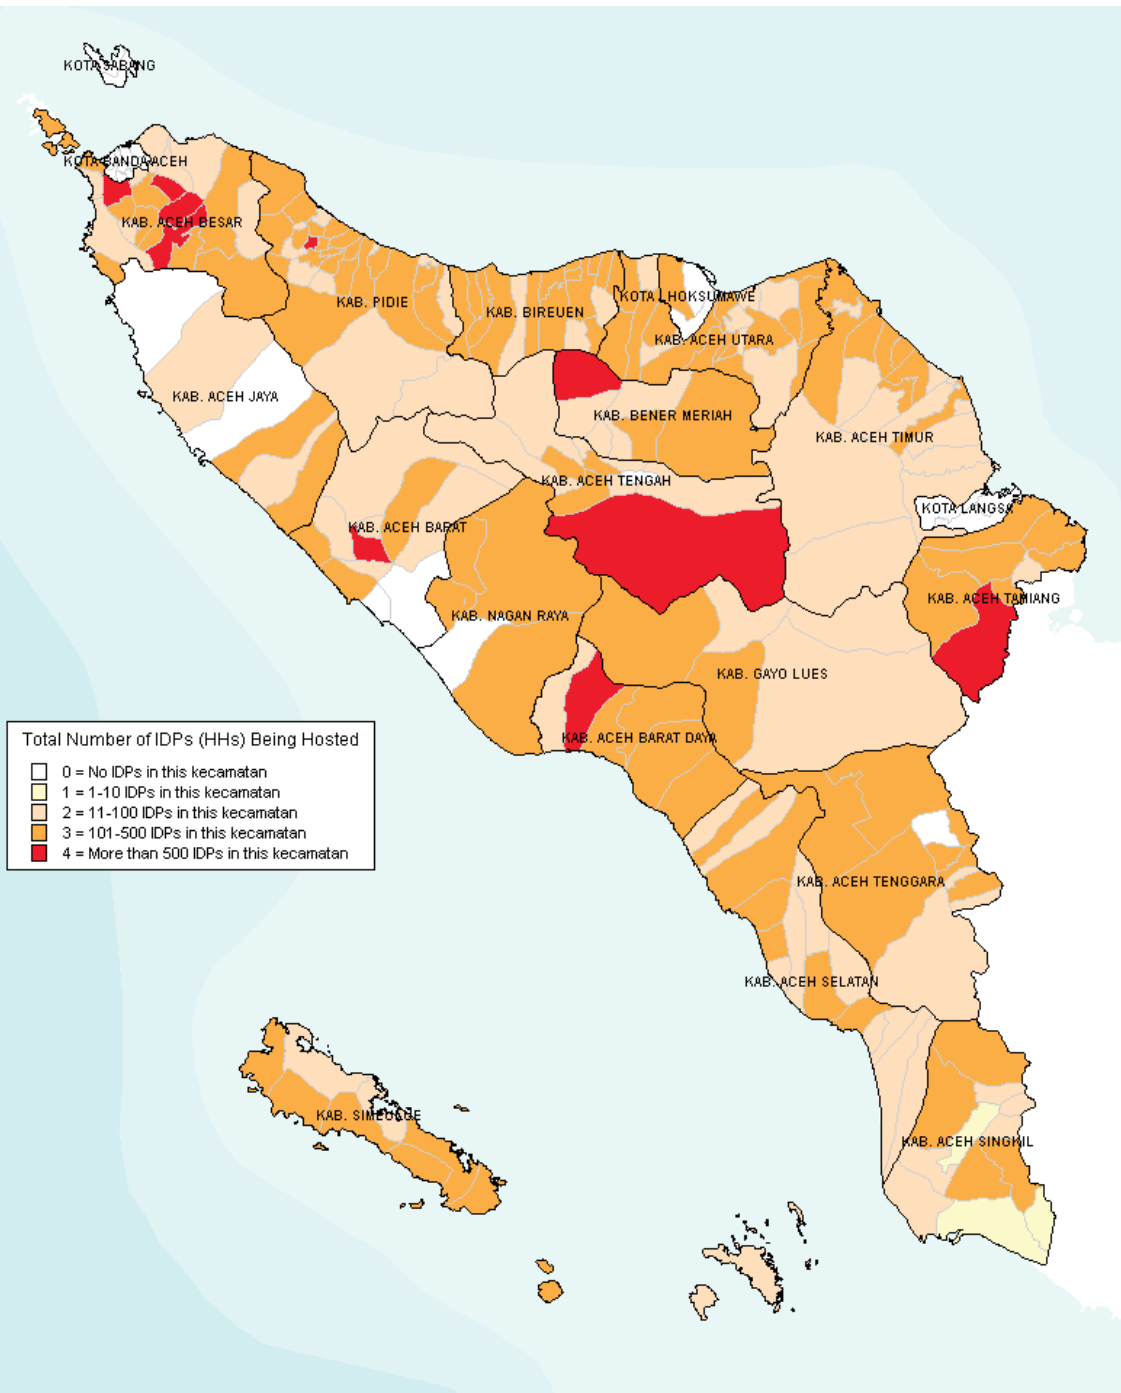

Map 5.3 Map showing the areas with total number of conflict and tsunami IDPs from other villages currently being hosted (distribution at the *kecamatan* level)

Total Number of IDPs (HHs) Being Hosted

- 0 = No IDPs in this kecamatan
- 1 = 1-10 IDPs in this kecamatan
- 2 = 11-100 IDPs in this kecamatan
- 3 = 101-500 IDPs in this kecamatan
- 4 = More than 500 IDPs in this kecamatan

Note: Banda Aceh, Sabang, and Lhanga are not included in the survey. For Lhokseumawe, only one out of three kecamatan is included in the survey.