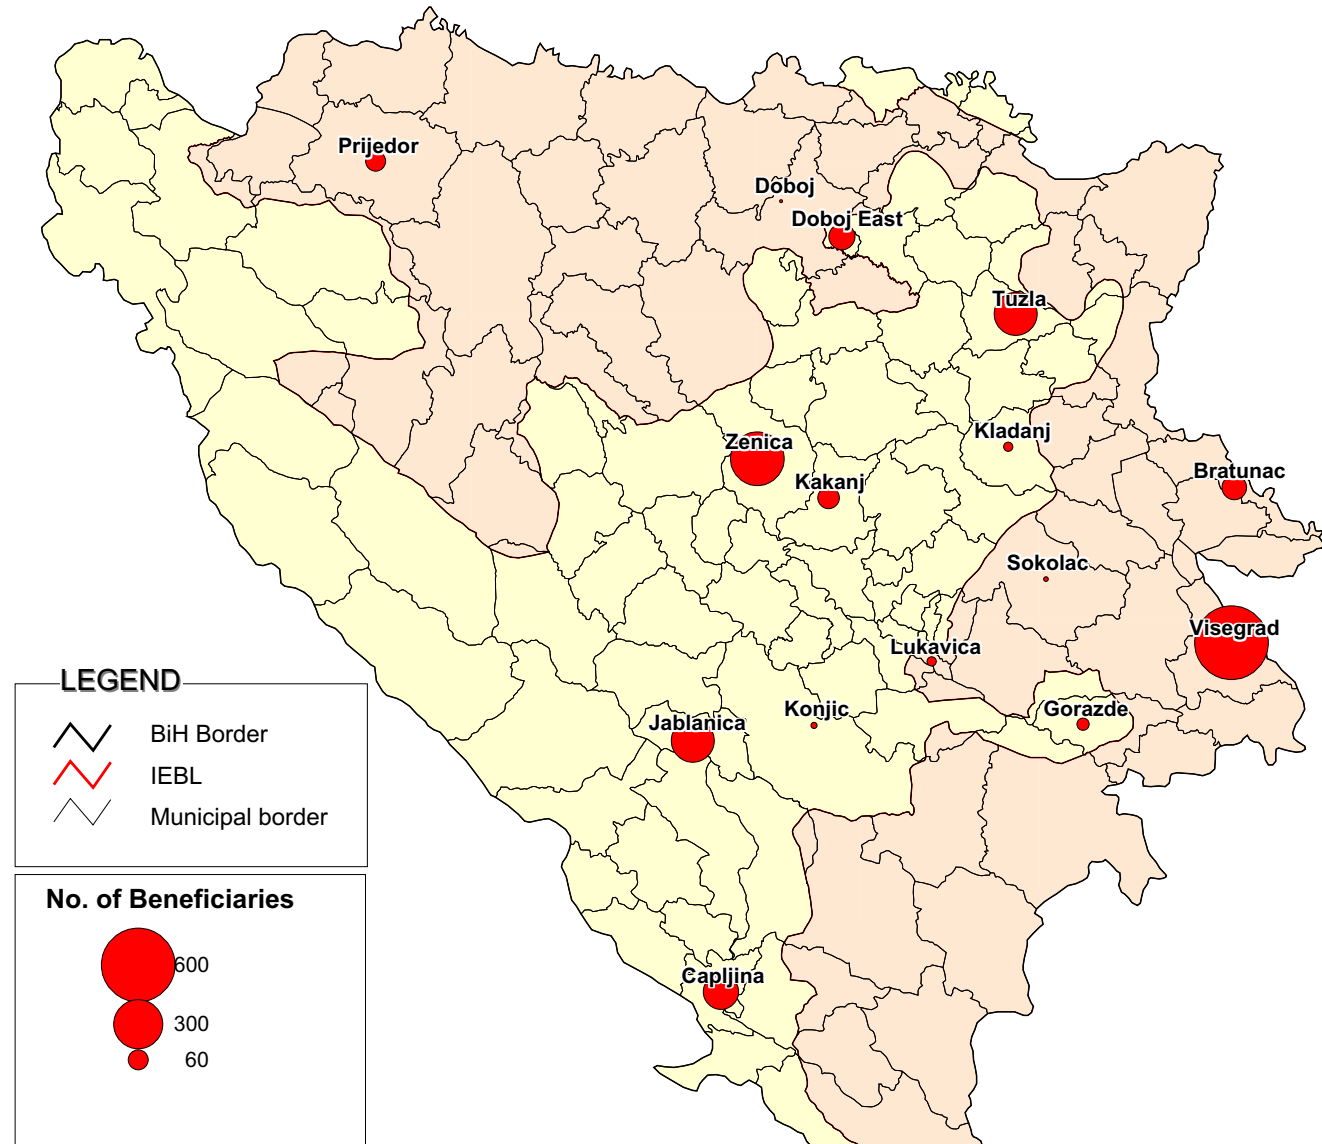

# COLLECTIVE CENTRES IN BOSNIA AND HERZEGOVINA

FEDERATION*	No of CC	No of Benef.
Zenica	4	345
Tuzla	3	230
Jablanica	1	231
Capljina	2	161
Kakanj	1	72
Gorazde	1	28
Kladanj	1	17
Doboj East	1	100
Konjic	1	8
<b>Total Federation:</b>	<b>15</b>	<b>1,192</b>
RS*	No of CC	No of Benef.
Visegrad	6	602
Lukavica	2	18
Prijedor	2	64
Bratunac	1	87
Sokolac	1	4
Doboj	1	3
<b>Total RS:</b>	<b>13</b>	<b>778</b>
<b>Total BiH:</b>	<b>28</b>	<b>1,970</b>

\* Source: DuSoCC and UNHCR Sub and Field Offices' Assessment

The boundaries displayed on this map do not imply official recognition by the United Nations

UNHCR Representation in BiH  
GIS Unit

Date: 30 November 2003