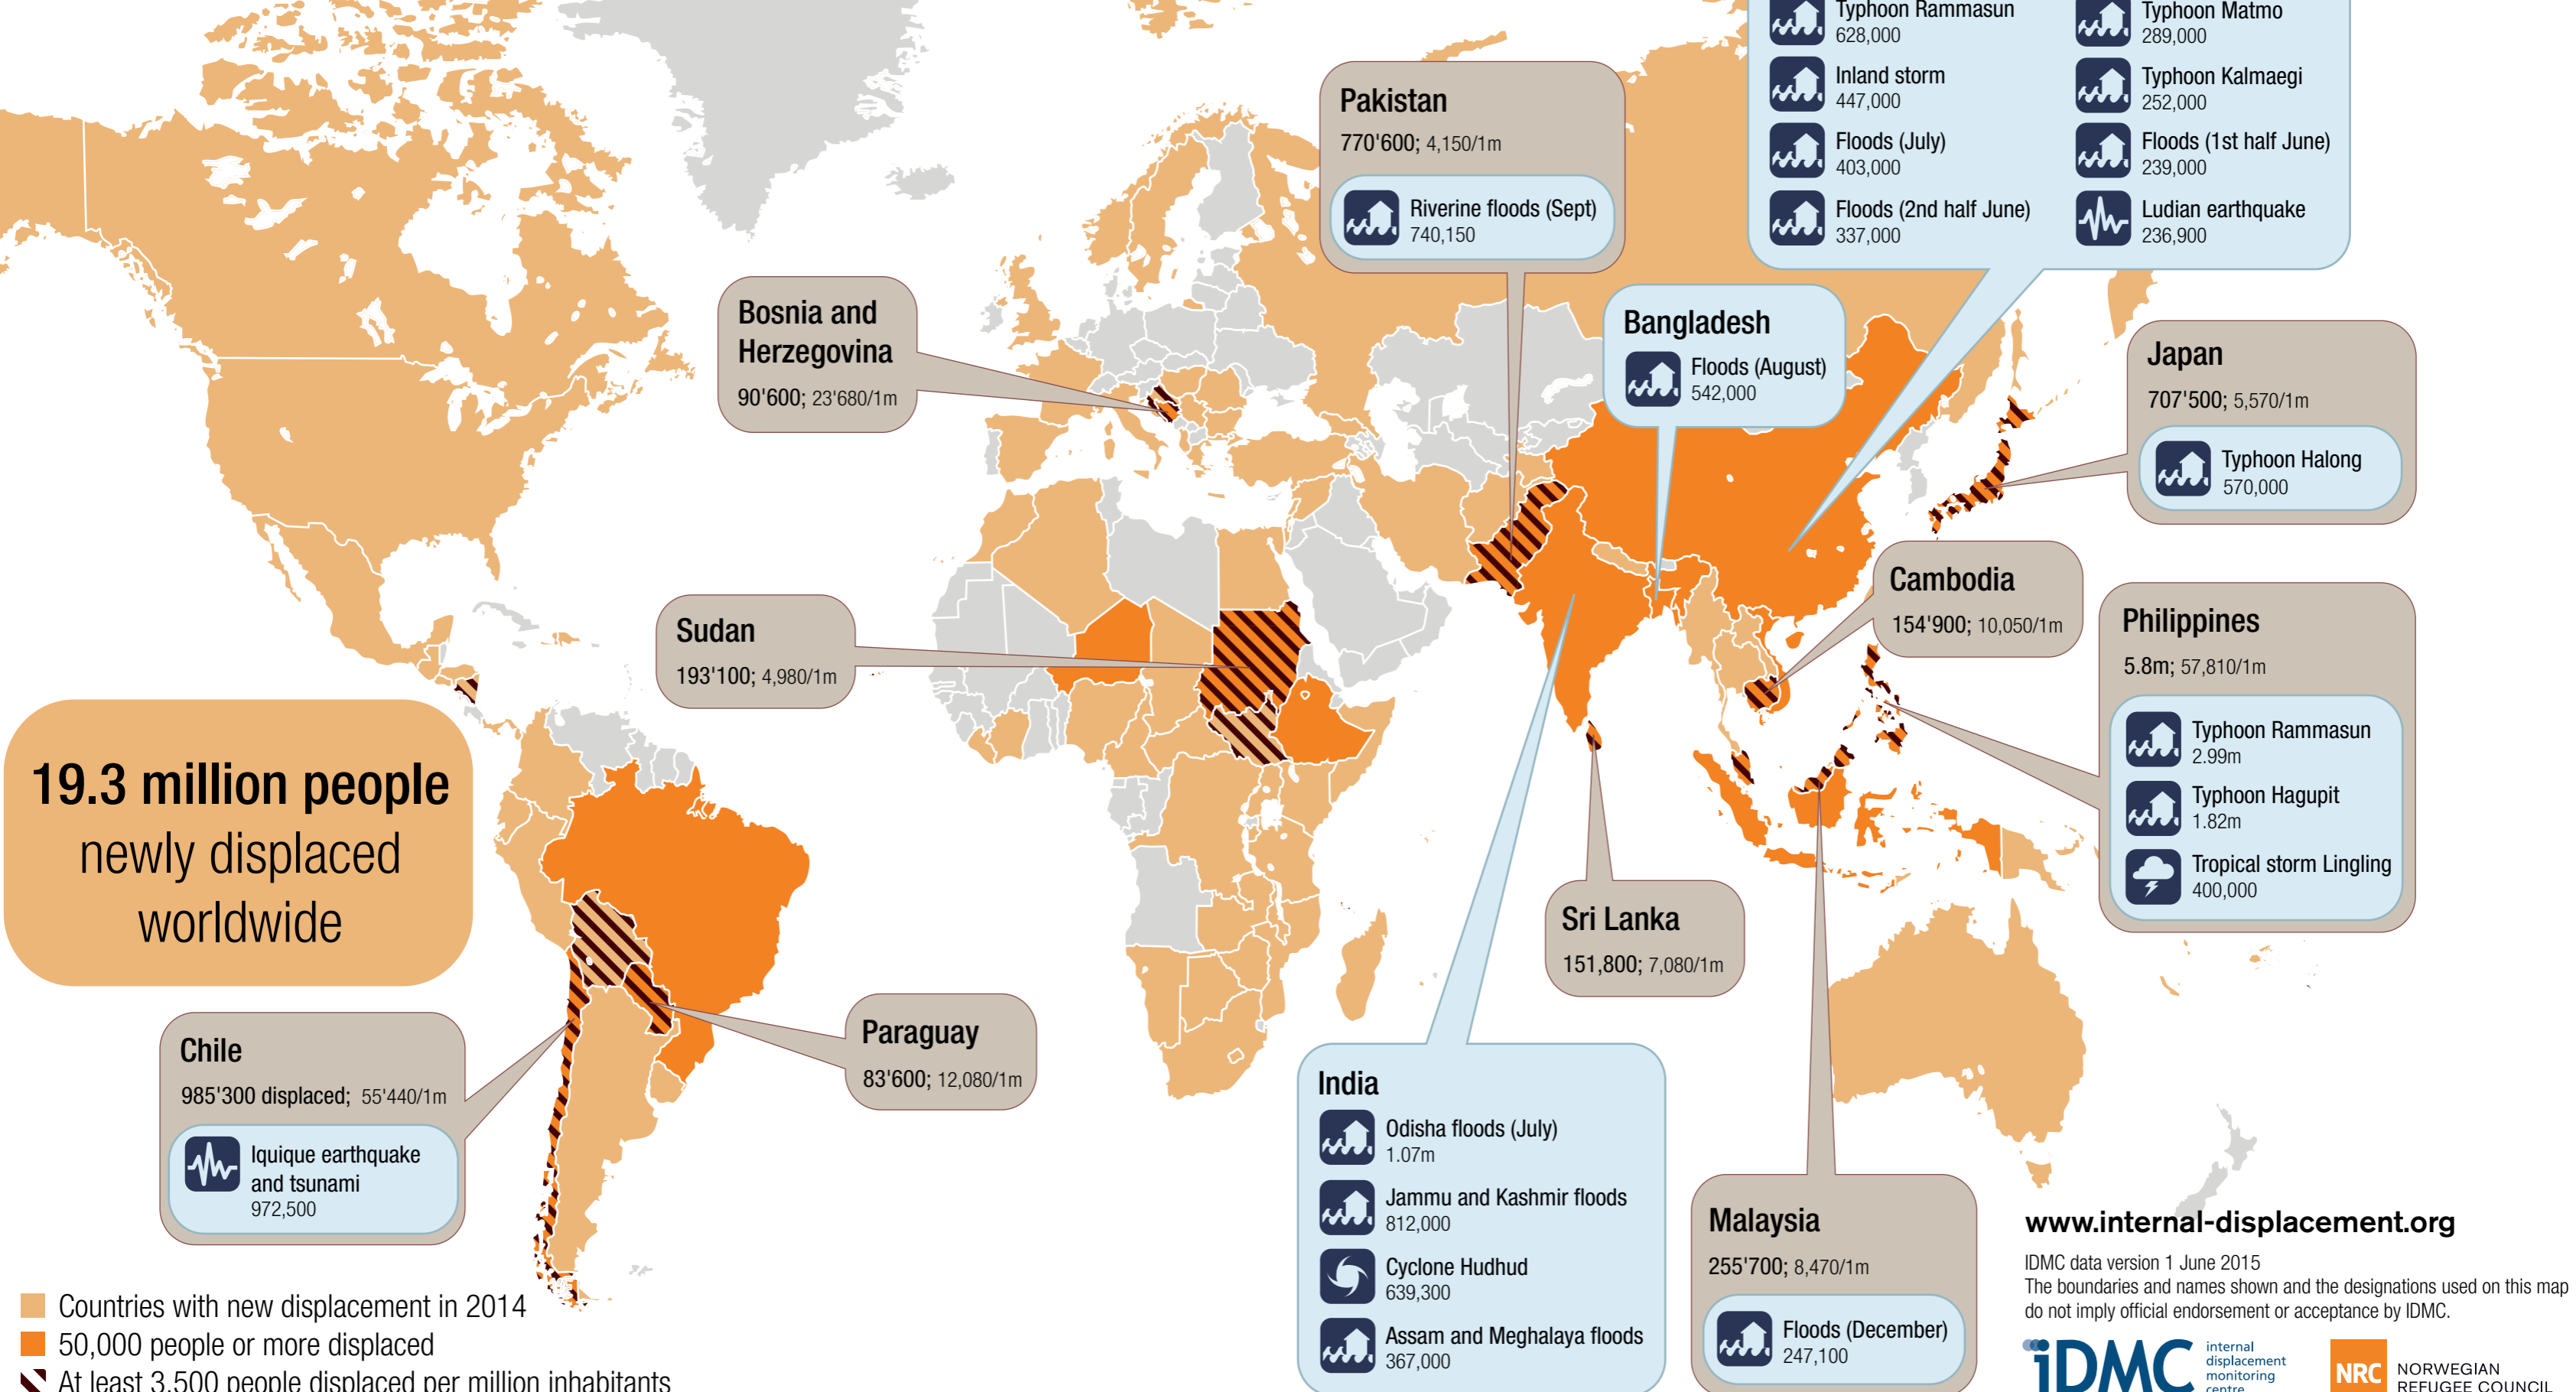

# Displacement related to disasters worldwide in 2014

Top 20 events with high absolute and per capita displacement

Top 10 countries with high absolute and per capita displacement

- Countries with new displacement in 2014
- 50,000 people or more displaced
- At least 3,500 people displaced per million inhabitants